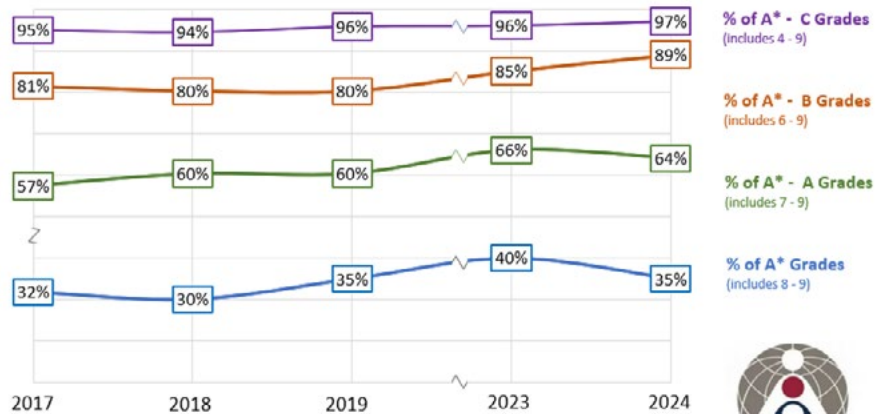

(I)GCSE Curriculum and Results 2024

The (International) General Certificate of Secondary Education are examinations which originate and are the standard qualification in England and Wales for students aged 14 to 16. All students take cumulative examinations in the following required core subjects:

English (Language and Literature)

Mathematics (Algebra, Calculus, Trigonometry, Statistics, Vector Geometry)

Coordinated Sciences (Single, Double Award or Triple Science)

World Languages (French, German, Japanese, Mandarin, Spanish or Thai)

In addition, students choose three from a list of optional subjects: Art, Business Studies, Computer Studies, Drama, Design + Technology, Economics, Geography, History, ICT, Music and Physical Education.

Grades are awarded on a nine-point scale, through one of two different examination boards. Cambridge grade from A* - G and Edexcel use a 9-1 scale, with 8 and 9 being considered equivalent to A*.

64% three-quarters of the grades were **A* - A (7-9)**

89% of students achieved grades **A* - B (6-9)**

5 students received 9 or more **A* (9)**

(I)GCSE RESULTS 2024

2020 - 2022 data not included due to Covid examination disruption and the absence of collated world averages to benchmark against.

Extra-curricular Programme

Bangkok Patana has a vast extra-curricular programme which aims to enrich and extend students' academic lives.

- Over 200 activities available to students at recreational and internationally recognised levels.
- Opportunities include sports, visual arts, drama, music, community service, technology, language learning and student government.
- Programmes such as the Model United Nations, Duke of Edinburgh's International Award, the Junior Achievement programme and Community Service Activities are popular amongst students.
- Students are encouraged to pursue work experience placements fully supported by the school.