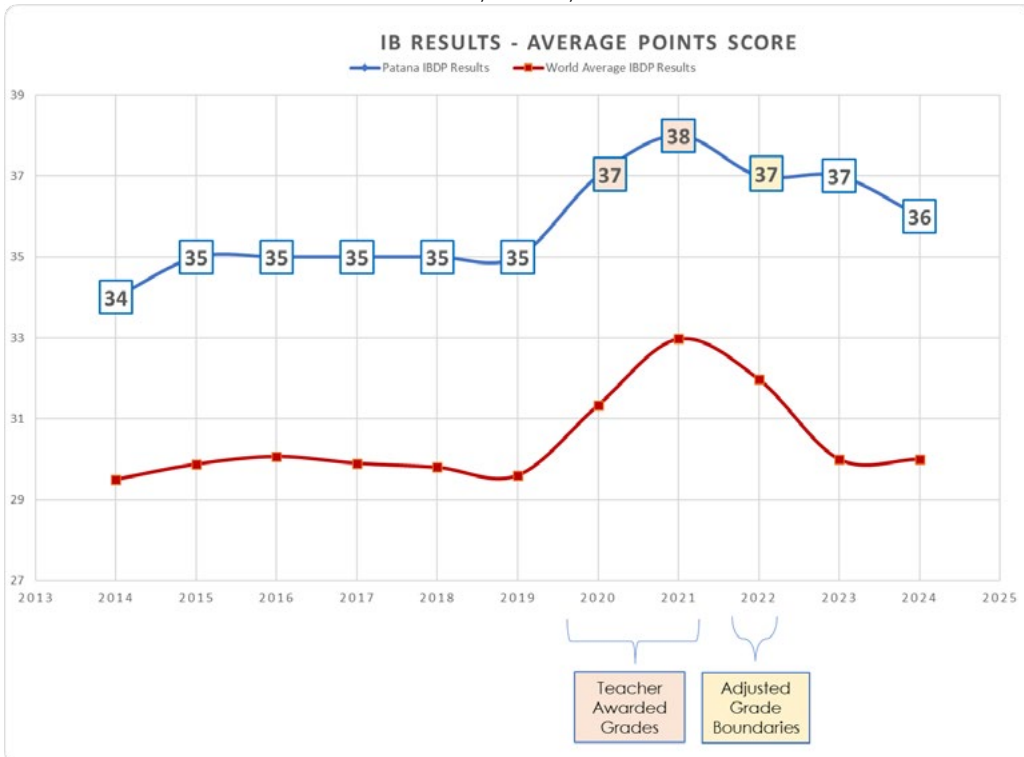

International Baccalaureate Curriculum and Results 2024

International Baccalaureate Diploma Programme (IBDP)

- A two-year course where students take six subjects: three at Higher Level (240 class hours per subject) and three at Standard Level (150 class hours per subject)
- Students choose one subject from each of six academic groups: Literature, Language Acquisition, Individuals and Societies, Sciences, Mathematics, Arts (or a second subject from Social Sciences or Science).
- Each course is awarded a grade between 1 and a maximum of 7 points

Additional components offer the possibility of three bonus points:

- Theory of Knowledge (ToK) – a course which critically evaluates knowledge and culminates in an internal presentation and externally marked essay
- Extended Essay (EE) – a 4,000 word piece of original, independent research supervised by a faculty member
- Evidence of commitment to Creativity, Activity and Service (CAS)